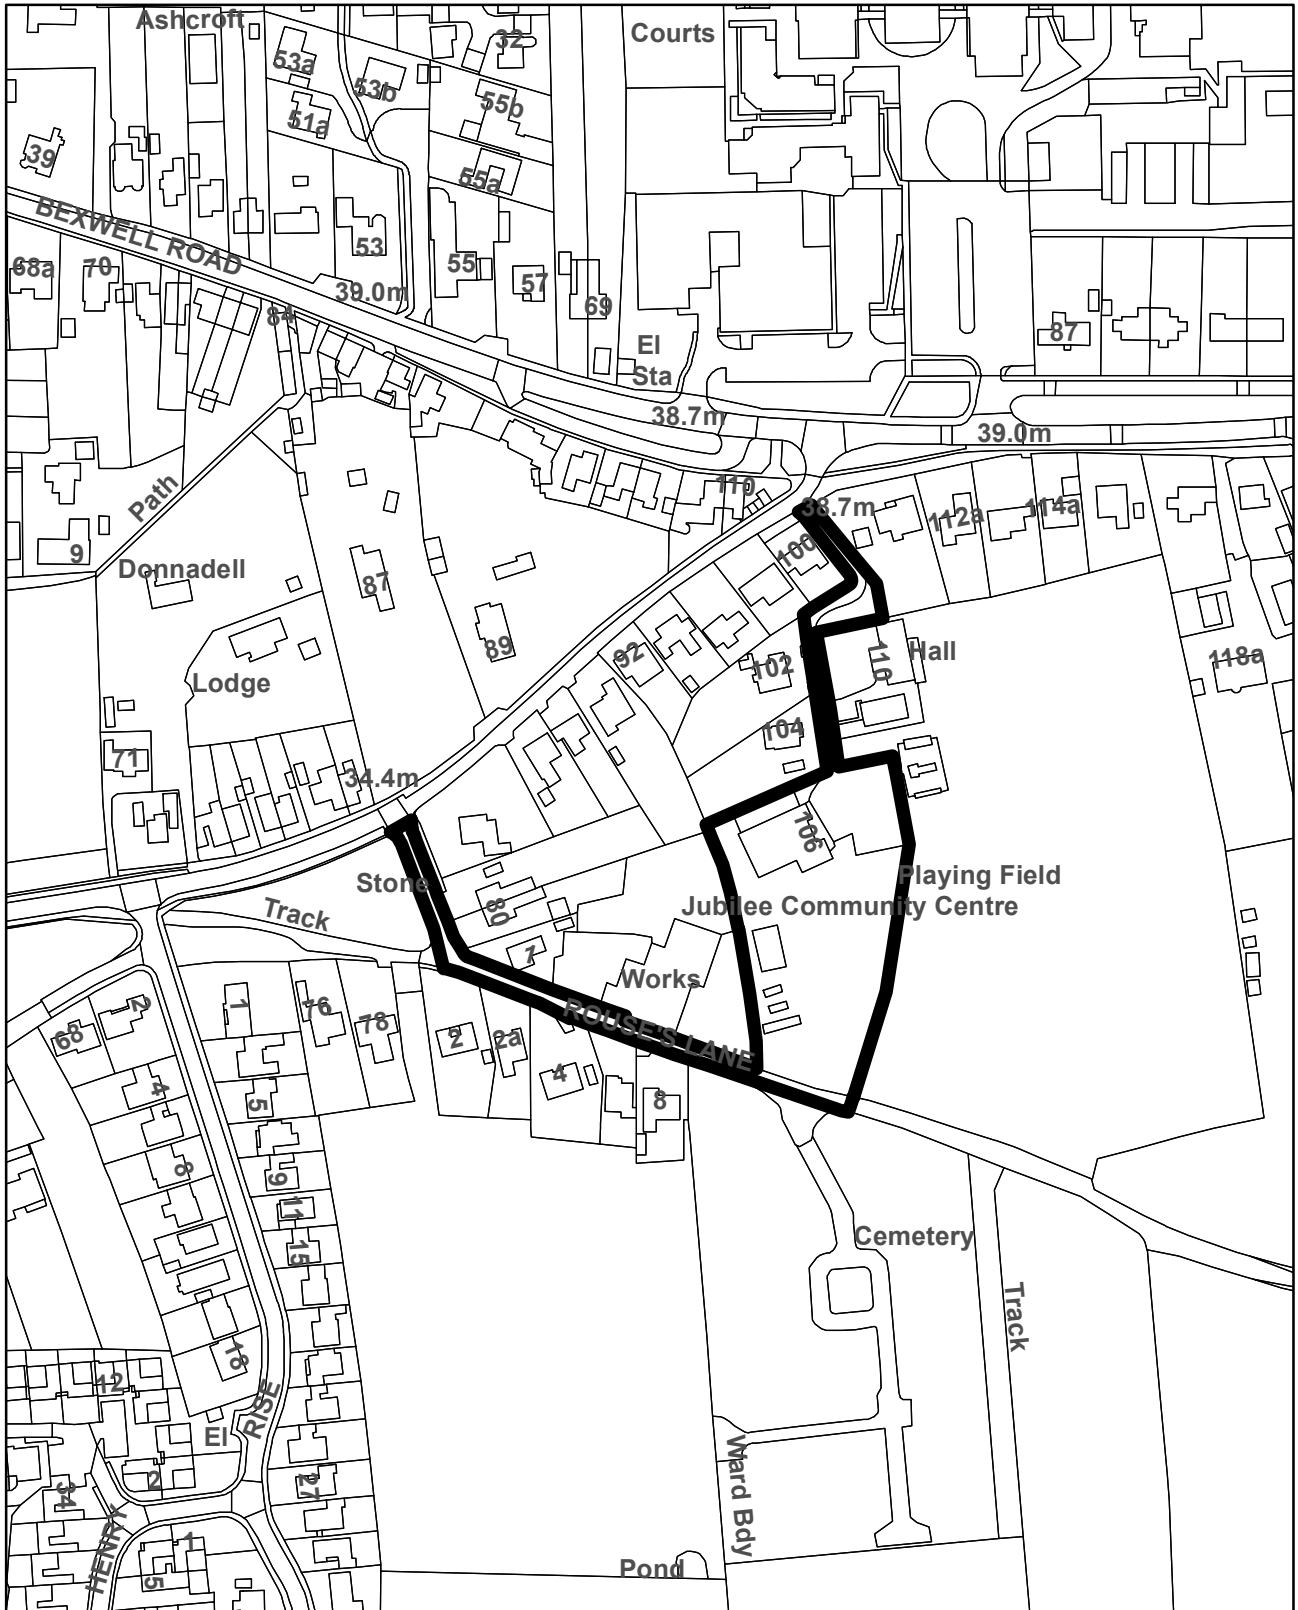

17/00260/F

Jubilee Community Centre 106 Howdale Road
Downham Market

1:2,500